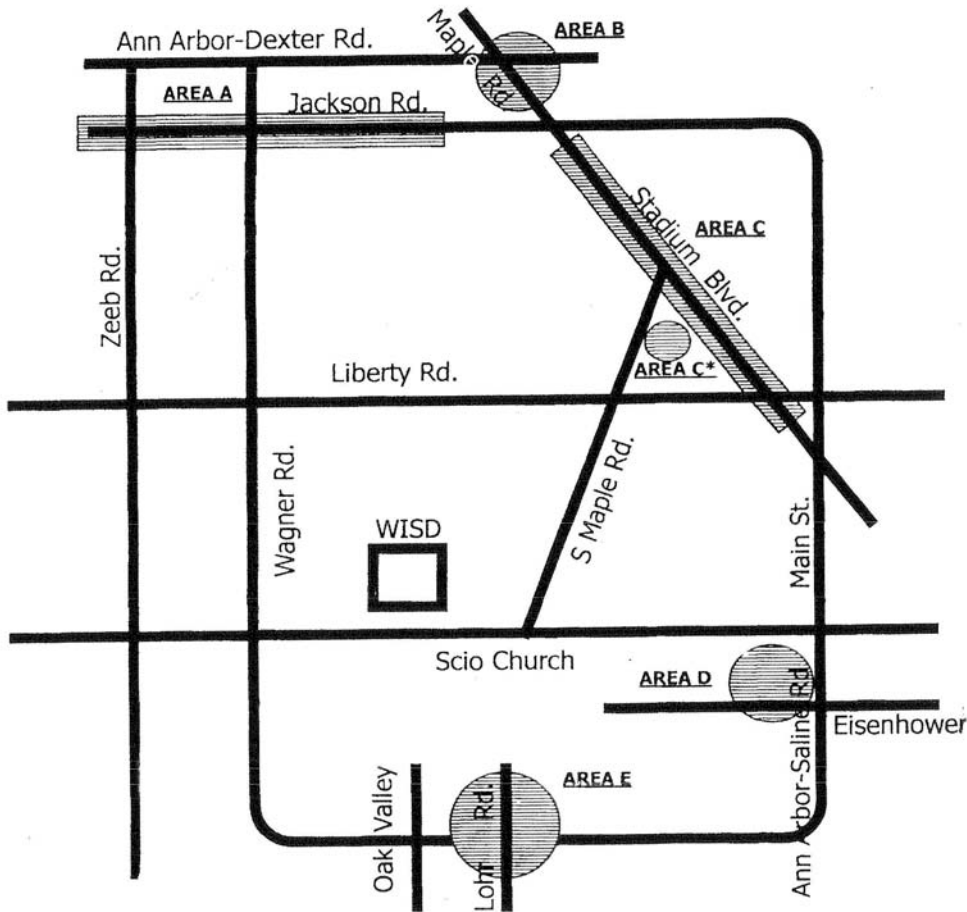

## Area A (Jackson Rd.)

Banfield's Westside Grill  
 Burger King  
 Creekside  
 Jonathan Family Restaurant  
 McDonald's  
 Panera  
 Pizza Hut  
 Taco Bell  
 Uptown Coney Island  
 Weber's Inn  
 Wendy's

## Area C (Stadium/S. Maple)

Barry's Bagels  
 Burger King  
 Cottage Inn  
 Gourmet Garden  
 Izzy's Hoagie Shop  
 KFC/Long John Silvers  
 Little Caesar's  
 McDonald's  
 Siam Kitchen  
 Subway  
 Sze-chuan West  
 Taco Bell  
 Zingerman's

## Area D (Eisenhower)

Applebee's  
 Old Country Buffet  
 Panera  
 Subway

## Area E (Lohr Road)

Big Boy  
 Joe's Crab Shack  
 TGI Friday's